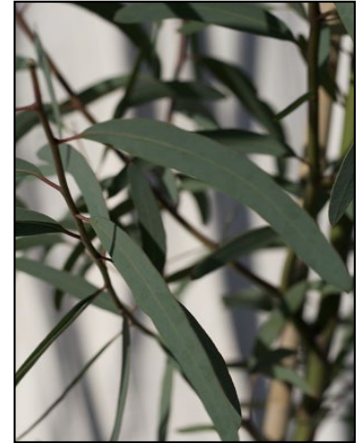

## EUCALYPTUS MANNIFERA

'BRITTLE GUM, RED SPOTTED GUM'

---

**CITYWIDE**

shaping sustainable landscapes

**Origin:** New South Wales Tablelands to the foothills of north eastern Victoria.

**Habit:** Small to medium-sized Evergreen tree. Narrow domed though form varies. A fast growing species, mature dimensions attained range between 8-12m high x 4-7m wide.

**Description:** Leaves are a dull bluish-green. Bark smooth, yellow or pale orange, becoming white and powdery with red patches, White flowers appear October to December.

**Tolerances:** An adaptable species. High drought and frost tolerance. Susceptible to sap sucking and foliar feeding insects.